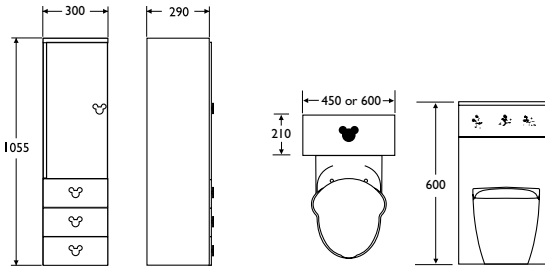

Finishes

Available with Beech finish and Gloss White top (YM) or mixed Blue/Lemon with Gloss White top (YL). Both finish options are supplied with white carcasses

furniture

© DISNEY