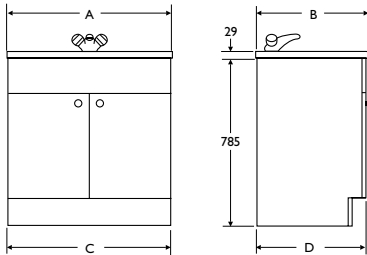

A	B	C	D
610	425	600	415
770	520	755	510

furniture